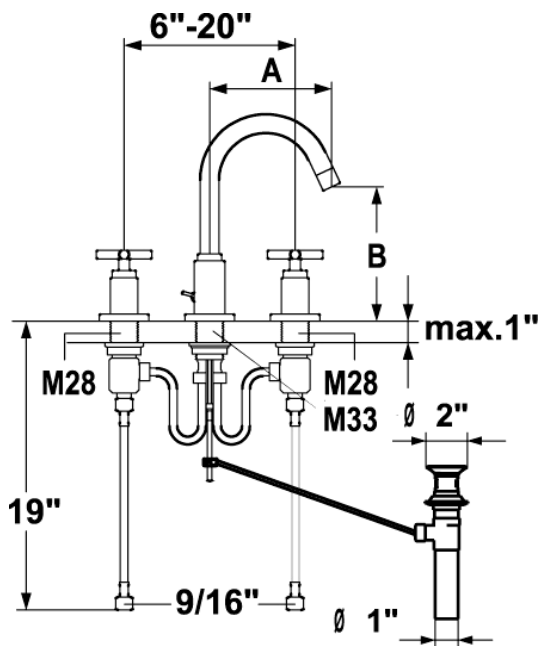

KWC QBIX

Model number:
12.243.151.000

3-hole basin two-handle mixer with pop-up assembly

Available in:
[000] All chrome

Measurements:
A= 5 5/8" B= 6"

Features:

- Swivel spout
- Ceramic disc valves, 1/4 turn
- Flexible supply hoses, 3/8" compression fittings
- Mounting hole size $\text{\O} = 1 \frac{3}{8}$ "
- Flow rate: 2.2 gpm @ 60 psi