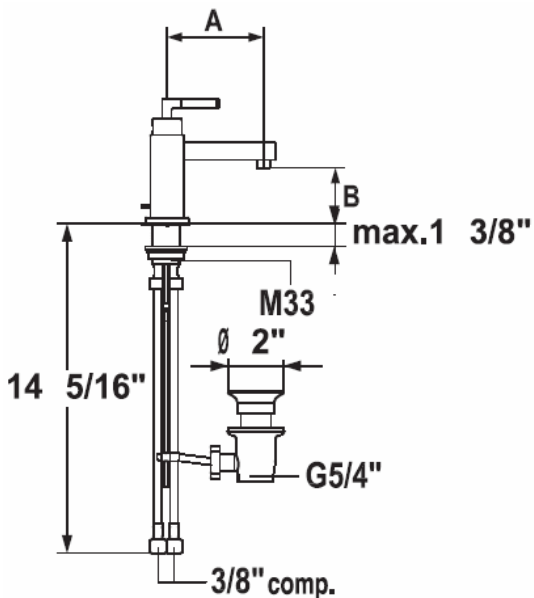

Available & Sold Separately:

Chrome Lever Z.634.669.000