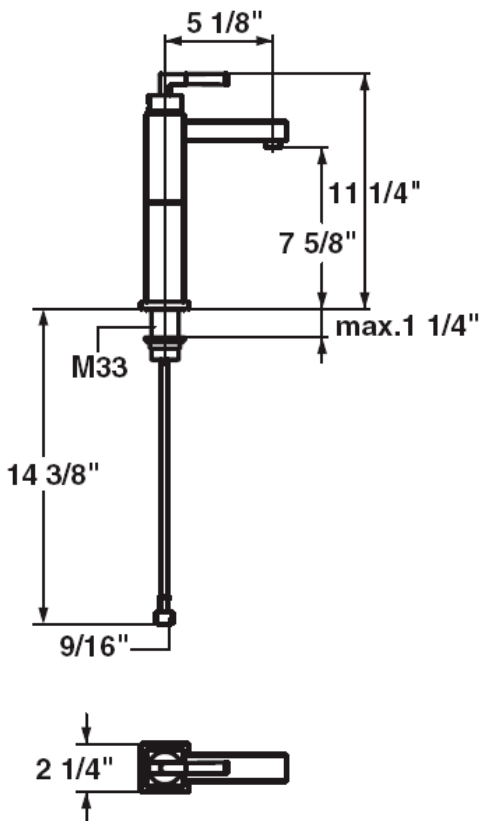

# KWC QBIX-ART

**Model number:**

**12.251.102.006** 5 1/8" Reach

**Basin single lever mixer**

**Available in:**

**[006]** Chrome/black

**Features:**

- Fixed spout
- Ceramic disc cartridge
- Flexible supply hoses,  
3/8" compression fittings
- Mounting hole size  $\varnothing = 1 \frac{3}{8}$ "
- Flow rate: 2.2 gpm @ 60 psi

**Available & Sold Separately:**

**Chrome Lever Z.634.669.000**