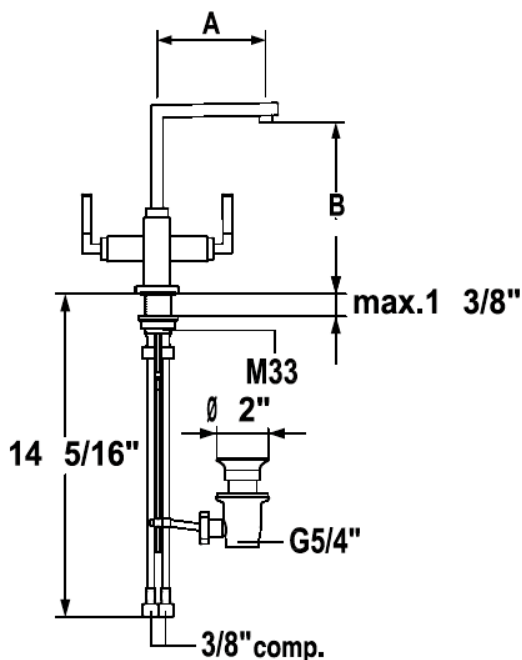

# KWC QBIX-ART

**Model number:**

**12.251.151.006** 6" Reach

**Basin two-handle mixer with  
pop-up assembly**

**Available in:**

**[006] Chrome/black**

**Measurements:**

A= 6" B= 8 1/2"

**Features:**

- Swivel spout 90°
- Ceramic disc valves, 1/4 turn
- Flexible supply hoses,  
3/8" compression fittings
- Mounting hole size  $\varnothing = 1 \frac{3}{8}$ "
- Flow rate: 2.2 gpm @ 60 psi

**Available & Sold Separately:**

**Chrome Lever Z.534.750.000**

Each lever includes both a "hot" and a "cold" indicator. Works for either side, not sold as a pair