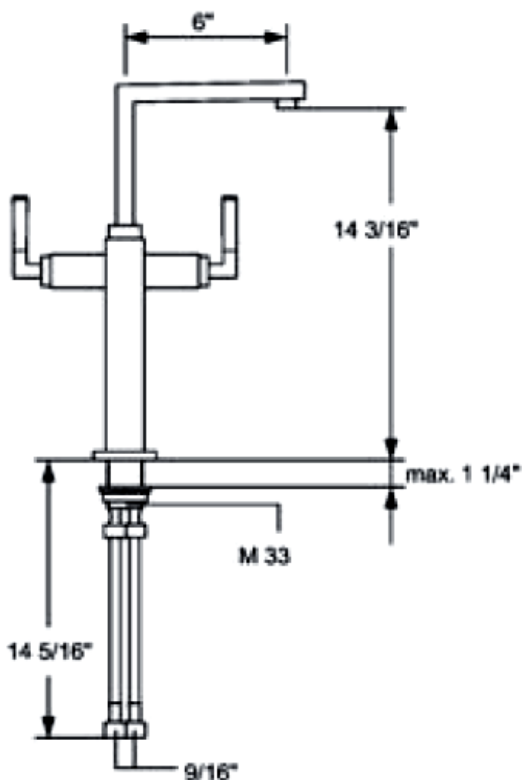

KWC QBIX-ART

Model number:

12.251.171.006 6" Reach

Basin two-handle mixer

Available in:

[006] Chrome/black

Features:

- Ceramic disc valves, 1/4 turn
- Flexible supply hoses, 3/8" compression fittings
- Mounting hole size $\varnothing = 1 \frac{3}{8}$ "
- Flow rate: 2.2 gpm @ 60 psi

Available & Sold Separately:

Chrome Lever Z.534.750.000

Each lever includes both a "hot" and a "cold" indicator. Works for either side, not sold as a pair.

Free Manuals Download Website

<http://myh66.com>