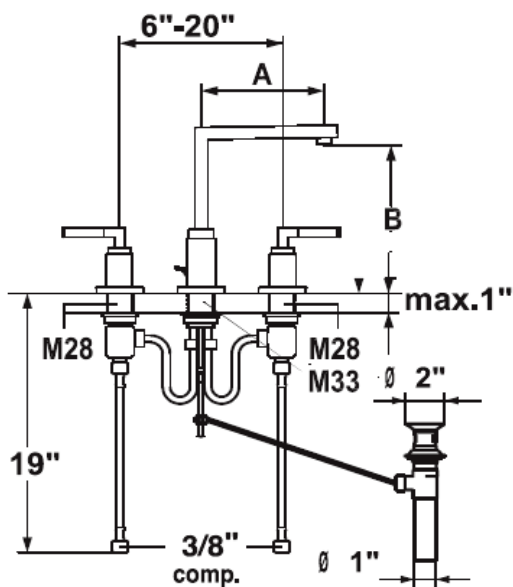

KWC QBIX-ART

Model number:

12.253.151.006 6" Reach

3-hole basin two-handle mixer with pop-up assembly

Available in:

[006] Chrome/black

Measurements:

A= 6 B= 7 5/8"

Features:

- Swivel spout 90°
- Ceramic disc valves, 1/4 turn
- Flexible supply hoses, 3/8" compression fittings
- Mounting hole size $\varnothing = 1 \frac{3}{8}$ "
- Flow rate: 2.2 gpm @ 60 psi

Available & Sold Separately:

All Chrome Lever Z.534.750.000

Each lever includes both a "hot" and a "cold" indicator. Works for either side, not sold as a pair.

Free Manuals Download Website

<http://myh66.com>

<http://usermanuals.us>

<http://www.somanuals.com>