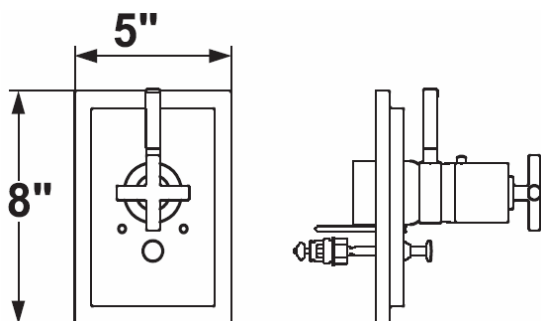

Model number:
20.240.060.000

1/2" thermostatic valve trim
• with diverter
• with volume control

Available in:
[000] All chrome

Features:

- Temperature control handle with safety stop at 100° F
- Positive shut-off diverter for tub and shower

Rough-in sold separately:
K.37.93.61.931.38