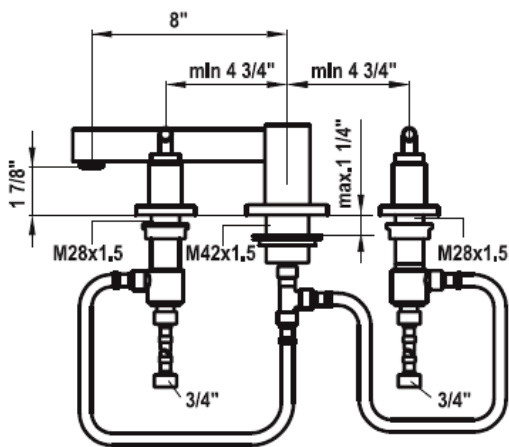

KWC QBIX-ART

Model number:
20.257.674.006

3 hole Roman tub trim

Available in:
[006] Chrome/black

Features:

- Fixed spout, 8" reach
- Ceramic disc valves, 1/4 turn
- Flow rate: 12 gpm @ 60 psi

Rough-in Sold Separately
Z.535.580.931

Available & Sold Separately:
All Chrome Lever Z.534.750.000

Each lever includes both a "hot" and a "cold" indicator. Works for either side, not sold as a pair.

Free Manuals Download Website

<http://myh66.com>