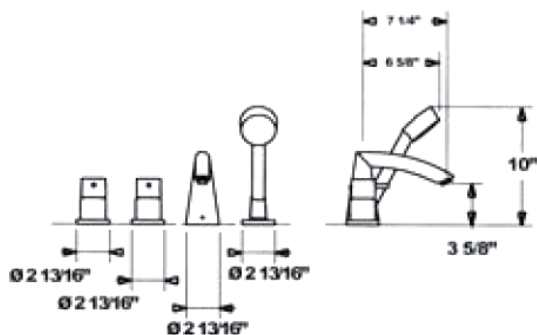

Features:

- Single lever mixer with diverter
- Fixed spout
- Retractable pull-out hand shower
- Diverter for tub spout and hand shower
- Flow rate: 7 gpm @ 60 psi (spout)
  2.5 gpm @ 80 psi (hand shower)

Rough-in sold separately
Z.534.804.931