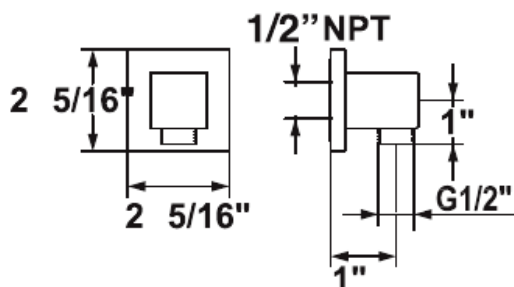

KWC QBIX/KWC QBIX-ART

Model number:
26.241.610.000

Wall connection elbow

Available in:
[000] All Chrome

Features:

- 1/2" FPT wall connection
- G 1/2" hose connection

Free Manuals Download Website

<http://myh66.com>