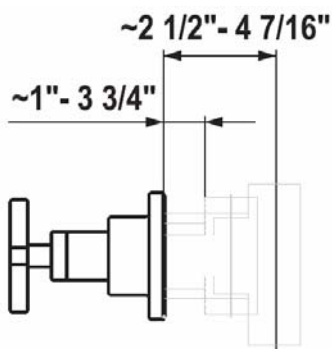

# KWC QBIX

**Model number:**  
**27.240.050.000**

**Volume control or multiport diverter trim**

**Available in:**  
**[000] All chrome**

**Rough-in sold separately:**  
**K.38.93.00.931.17** (3/4") vol. control  
**K.38.93.00.931.22** (1/2") vol. control  
**K.38.H4.70.931A17** multiport div.