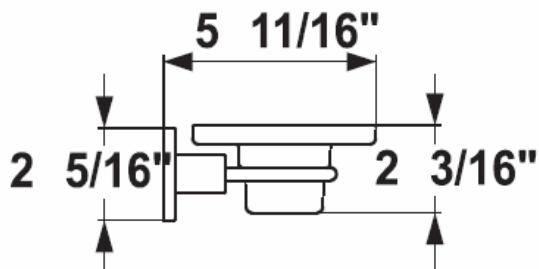

# KWC QBIX/KWC QBIX-ART

**Model number:**  
**28.243.210.000**

**Soap dish holder with glass dish**

**Available in:**  
**[000] All Chrome**