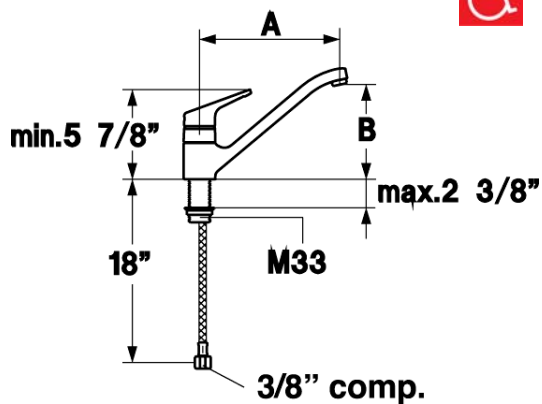

KWC LUNA

**Model number:**

K.10.A1.23.[---]A26 9" Reach

Available in:

[000] All chrome

Measurements:

A= 9" B= 6"

Features:

- Swivel spout 360°
- Universal ceramic disc cartridge with adjustable temperature and flow rate limitation
- Flexible supply hoses, 3/8" compression fittings
- Mounting hole size $\text{Ø} = 1 \frac{3}{8}$ "
- Flow rate: 2.2 gpm @ 60 psi