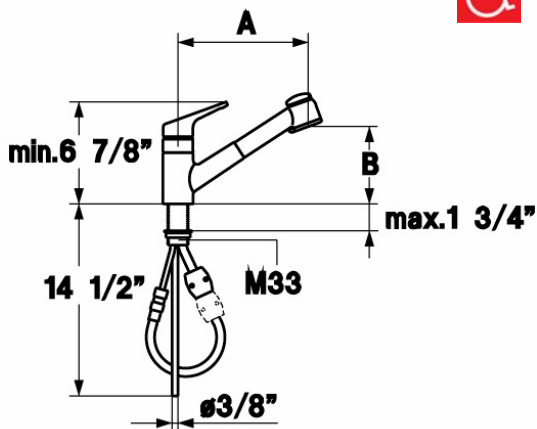

# KWC LUNA

**Model number:**

**K.10.A1.33.[---]A08** 9" Reach

**Available in:**

**[000]** All chrome

**[002]** Chrome/White

**[102]** White

**[127]** Splendure™ Stainless Steel

**Measurements:**

A= 9" B= 5 1/2"

**Features:**

- Swivel spout 160° with pull-out spray
  - TAC turn and clean aerator
  - automatic diverter reset
  - pull-out length 27"
- Universal ceramic disc cartridge with adjustable temperature and flow rate limitation
- 3/8" OD copper supply lines
- Mounting hole size  $\varnothing = 1 \frac{3}{8}$ "
- Flow rate: 2.2 gpm @ 60 psi