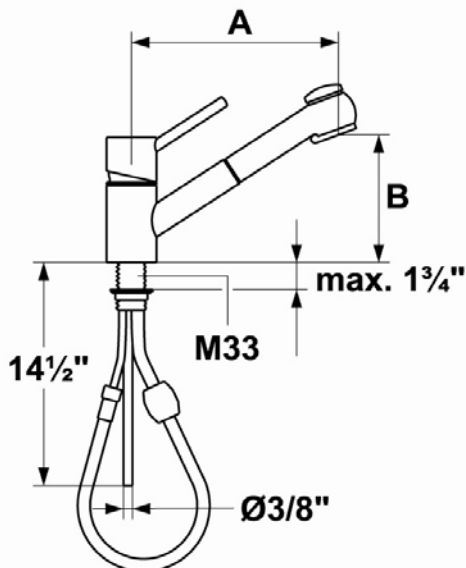

KWC SUPRIMO CLASSIC

Model number:

K.10.C1.32.[---]A08 7" Reach

K.10.C1.33.[---]A08 9" Reach

Single hole, single lever kitchen mixer with swivel spout, pull-out aerator and pillar extension

Available in:

K.10.C1.32.[---]A08

[727] Solid Stainless Steel/Splendure™
Stainless Steel

[734] Solid Stainless Steel/Transparent Blue

[736] Solid Stainless Steel/Matte Black

Measurements:

K.10.C1.32.[---]A08 A= 7" B= 5"

K.10.C1.33.[---]A08 A= 9" B= 6"

Features:

- Swivel spout 140° with pull-out spray
 - TAC turn and clean aerator
 - KWC JETCLEAN technology
 - automatic diverter reset
 - with lockable needle spray
 - pull-out length 27"
- Universal ceramic disc cartridge with adjustable temperature and flow rate limitation
- 3/8" OD copper supply lines
- Mounting hole size $\varnothing = 1 \frac{3}{8}$ "
- Flow rate: 2.2 gpm @ 60 psi