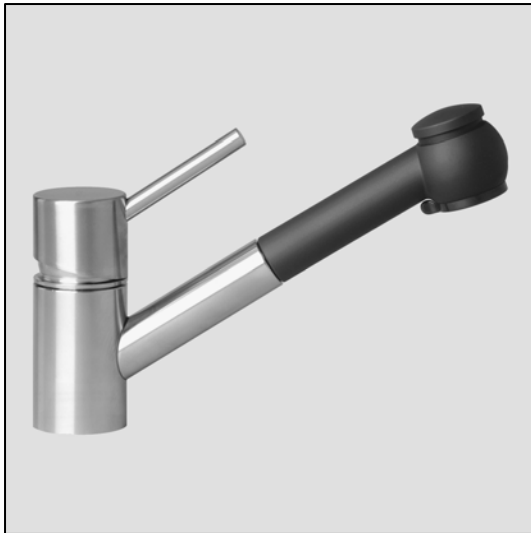

KWC SUPRIMO CLASSIC

Model number:

K.10.C1.32.[---]A08 7" Reach

K.10.C1.33.[---]A08 9" Reach

Single hole, single lever kitchen mixer with swivel spout, pull-out aerator and pillar extension

Available in:

K.10.C1.32.[---]A08

[000] All chrome

[036] Chrome/Matte Black

[727] Solid Stainless Steel/Splendure™
Stainless Steel

[736] Solid Stainless Steel/Matte Black

K.10.C1.33.[---]A08

[000] All chrome

[034] Chrome/Transparent Blue

[036] Chrome/Matte Black

[727] Solid Stainless Steel/Splendure™
Stainless Steel

[734] Solid Stainless Steel/Transparent Blue

[736] Solid Stainless Steel/Matte Black

Measurements:

K.10.C1.32.[---]A08 A= 7" B= 5"

K.10.C1.33.[---]A08 A= 9" B= 6"

Features:

- Swivel spout 140° with pull-out spray
 - TAC turn and clean aerator
 - KWC JETCLEAN technology
 - automatic diverter reset
 - with lockable needle spray
 - pull-out length 27"
- Universal ceramic disc cartridge with adjustable temperature and flow rate limitation
- 3/8" OD copper supply lines
- Mounting hole size $\varnothing = 1 \frac{3}{8}$ "
- Flow rate: 2.2 gpm @ 60 psi