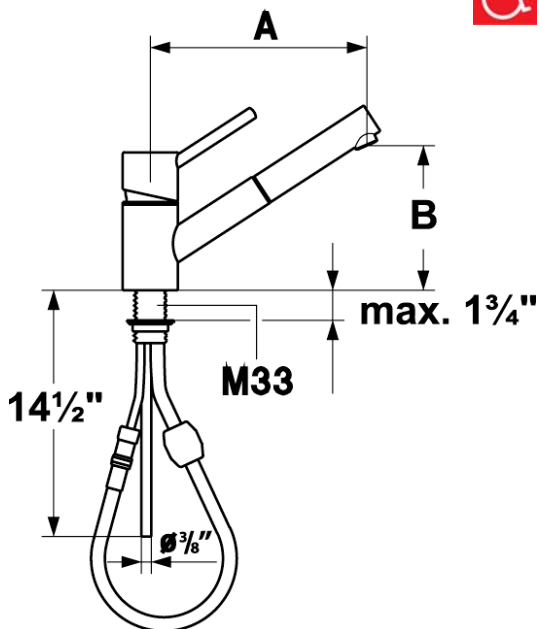

Limited Availability