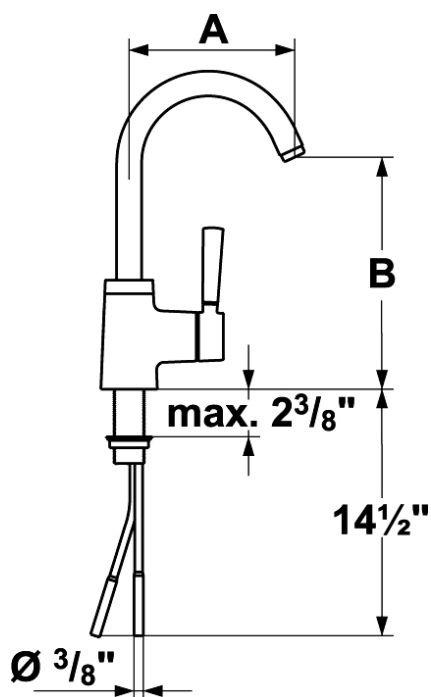

# KWC KONOS

**Model number:**

K.10.K1.12.[---]A08 7" Reach

**Available in:**

[000] All chrome

[127] Splendure™ Stainless Steel

**Measurements:**

A= 7" B= 9 1/2"

**Features:**

- Installs with lever on right side only
- Swivel spout 160°
- Universal ceramic disc cartridge with adjustable temperature and flow rate limitation
- 3/8" OD copper supply lines
- Mounting hole size  $\text{Ø} = 1 \frac{3}{8}$ "
- Flow rate: 2.2 gpm @ 60 psi