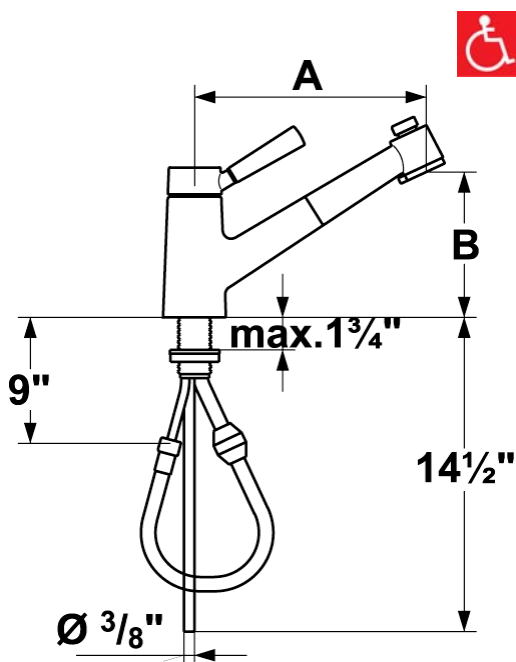

KWC KONOS

**Model number:**

K.10.K1.33.[---]A08 9" Reach

Available in:

[000] All chrome

[127] Splendure™ Stainless Steel

Measurements:

A= 9" B= 5 1/2"

Features:

- Swivel spout 160° with pull-out spray
 - TAC turn and clean aerator
 - KWC JETCLEAN technology
 - automatic diverter reset
 - pull-out length 27"
- Universal ceramic disc cartridge with adjustable temperature and flow rate limitation
- 3/8 OD copper supply lines
- Mounting hole size $\text{Ø} = 1 \frac{3}{8}$ "
- Flow rate: 2.2 gpm @ 60 psi