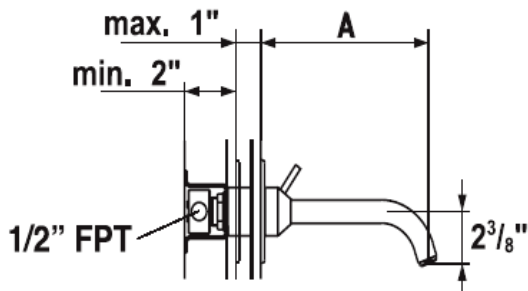

KWC VESUNO

Model number:

K.11.VB.72.700A22 6" Reach

K.11.VB.74.700A22 9" Reach

K.11.VB.76.700A22 12" Reach

Solid stainless steel for bar sinks and above the-counter lavatories

Available in:

[700] Solid stainless steel

Measurements:

K.11.VB.72.700A22 A= 6"

K.11.VB.74.700A22 A= 9"

K.11.VB.76.700A22 A= 12"

Features:

- Fixed spout
- Ceramic disc cartridge (cycle valve, 90°)
- **Single-plane control movement (without volume control)**
- 1/2" FPT inlets, stop valves included
- Escutcheon $\varnothing = 5 \frac{1}{8}$ "
- Stainless steel mounting bracket
- Flow rate: 2.2 gpm @ 60 psi