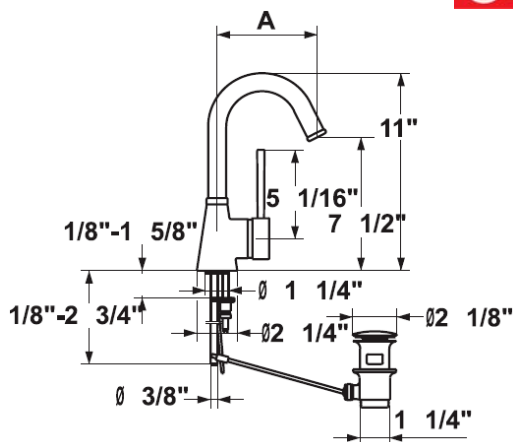

KWC DESIGNO

Model number:

K.12.H1.11.000A21 6 1/8" Reach

Basin single lever mixer with pop-up assembly

Available in:

[000] All chrome

Measurements:

A= 6 1/8"

Features:

- Fixed spout
- Swivel spout 360°
- Ceramic disc cartridge with adjustable temperature and flow rate limitation
- Copper supply lines, 3/8" OD
- Mounting hole size $\varnothing = 1 \frac{3}{8}$ "
- Flow rate: 2.2 gpm @ 60 psi