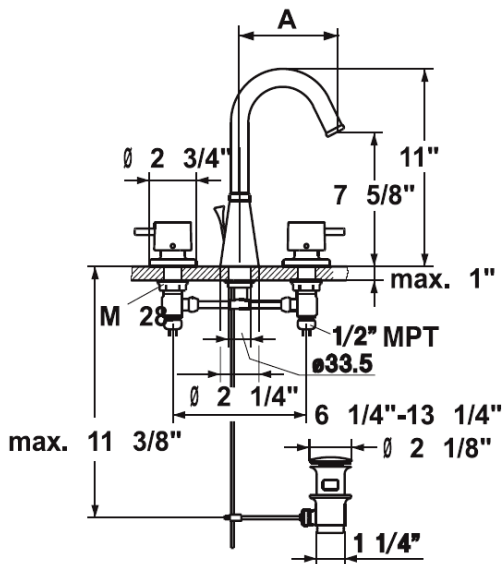

KWC DESIGNO

Model number:

K.12.H3.11.000A21 5 5/8" Reach

3-hole basin two-handle mixer with pop-up assembly

Available in:

[000] All chrome

Measurements:

A = 5 5/8"

Features:

- Swivel spout 360°
- Ceramic disc valves, 1/4 turn
- 1/2" FPT connections
- Mounting hole size $\varnothing = 1\ 3/8"$
- Flow rate: 2.2 gpm @ 60 psi

Free Manuals Download Website

<http://myh66.com>