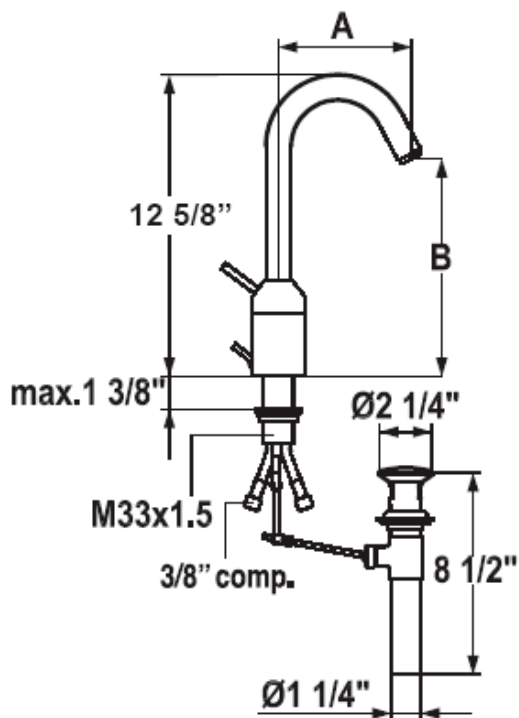

KWC VESUNO

**Model number:**

K.12.VB.42.700A26 with pop-up assembly

K.12.VB.52.700A26 without pop-up assembly

Solid stainless steel for bar sinks and above the-counter lavatories

Available in:

[700] Solid stainless steel

Measurements:

A= 5 5/8" B= 9"

Features:

- High arc fixed-or-swivel spout (factory pre-set fixed)
- KWC VESUNO ceramic disc cartridge (cycle valve, 90°)
- **Single-plane control movement (without volume control)**
- Flexible supply hoses, 3/8" compression fittings
- Mounting hole size $\varnothing = 1 \frac{3}{8}$ "
- Flow rate: 2.2 gpm @ 60 psi