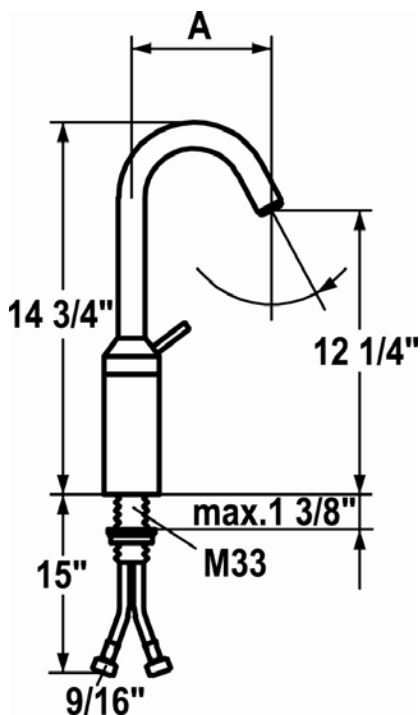

KWC VESUNO

Model number:

K.12.VB.92.700A26 without pop-up assembly

Solid stainless steel for bar sinks and above the-counter lavatories

Available in:

[700] Solid stainless steel

Measurements:

A = 5 5/8"

Features:

- 14" High arc fixed-or-swivel spout (factory pre-set fixed)
- KWC VESUNO ceramic disc cartridge (cycle valve, 90°)
- **Single-plane control movement (without volume control)**
- Flexible supply hoses, 3/8" compression fittings
- Mounting hole size $\varnothing = 1 \frac{3}{8}$ "
- Flow rate: 2.2 gpm @60 psi