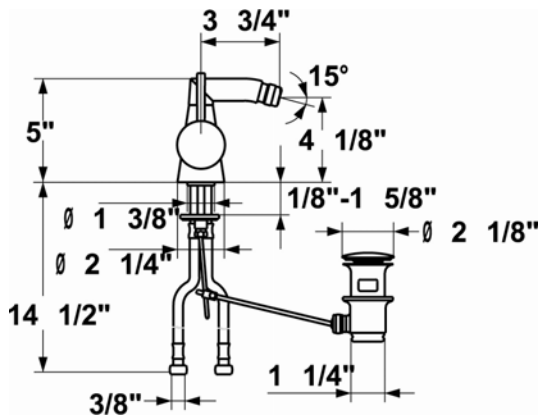

KWC DESIGNO

Model number:

K.13.H1.42.000A25 3 3/4" Reach

Bidet Single Lever Mixer with pop-up assembly

Available in:

[000] All chrome

Features:

- Fixed spout
- Ceramic disc cartridge with adjustable temperature and flow rate limitation
- Flexible supply hoses, 3/8" compression fittings
- Ball joint aerator 40°
- Flow rate: 2.2 gpm @ 60 psi