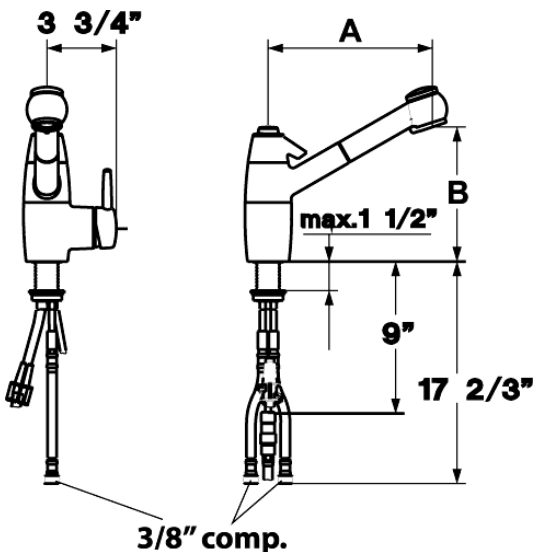

## Model number:

K.18.P1.02.[---]A26 7" Reach

K.18.P1.03.[---]A26 9" Reach

**Single hole, single lever kitchen mixer with swivel spout, pull-out spray and integrated filtered water tap**

## Measurements:

K.18.P1.02.[---]A26 A= 7" B= 6 1/4"

K.18.P1.03.[---]A26 A= 9" B= 7 1/2"

## Features:

- Swivel spout 140° with pull-out spray
  - TAC turn and clean aerator
  - KWC JETCLEAN technology
  - automatic diverter reset
  - with lockable needle spray
  - pull-out length 27"
- Ceramic disc cartridge with adjustable temperature and flow rate limitation
- Mounting hole size  $\varnothing = 1 \frac{3}{8}$ "
- Flow rate: 2.2 gpm @ 60 psi (spout)  
1.0 gpm @ 60 psi (filtered water tap with KWCPURESTREAM filtration system)