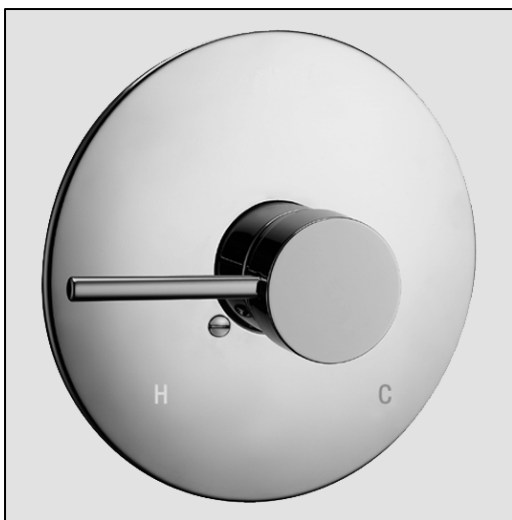

KWC DESIGNO

Model number:
K.21.H3.90.000A99

**1/2" pressure balance valve trim
without diverter**

Available in:
[000] All chrome

Rough-in sold separately
K.38.P4.05.931.23
K.38.P4.06.931.23

Free Manuals Download Website