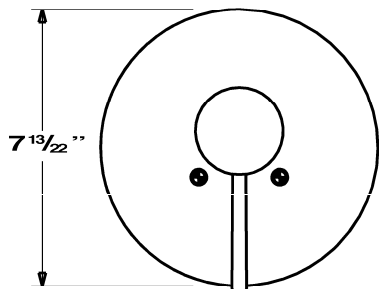

KWC DESIGNO

Model number:
K.21.H3.90.000A99

**1/2" pressure balance valve trim
without diverter**

Available in:
[000] All chrome

Rough-in sold separately
K.38.P4.05.931.23
K.38.P4.06.931.23

Free Manuals Download Website