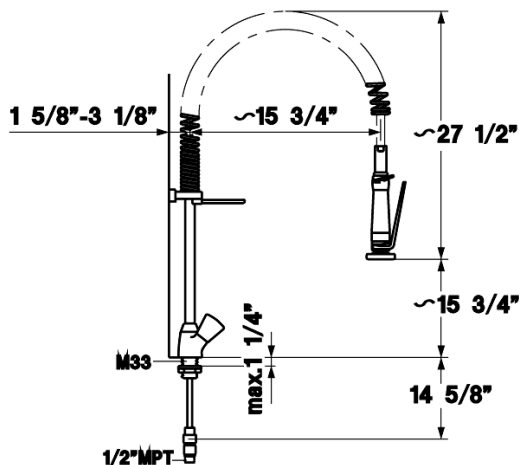

KWC GASTRO

Model number:
K.24.41.60.[---]C28

Deck mounted, single hole, two handle, mixer with pre-rinse spray

Available in:
[000] All chrome

Features:

- Durable, solid, low-lead brass construction
- Superior chrome plated finish
- Removable chrome plated metal handles (anti-theft device available: Z.200.162)
- Full-turn, flat valves, M20 x 1.25
- Stainless steel valve seats
- Pre-rinse spray with integrated delayed closing device to minimize water hammer
- Integrated check valves
- 10 mm OD copper supply lines with 1/2" MPT adapter
- Mounting hole size $\varnothing = 1 \frac{3}{8}$ "
- Commercial Flow rate: 6 gpm @ 60 psi at pre-rinse spray