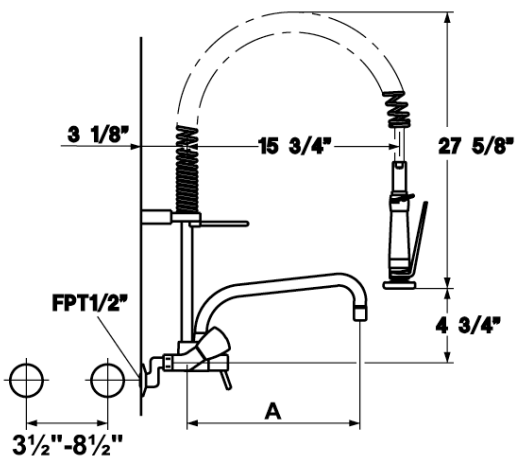

KWC GASTRO

**Model number:**

K.24.42.74.[---]C21 12 1/2" Reach

Wall mounted, two hole, two handle, mixer with swivel spout and pre-rinse spray

Available in:

[000] All chrome

Measurements:

A= 12 1/2"

Features:

- Durable, solid, low-lead brass construction
- Superior chrome plated finish
- Removable chrome plated metal handles (anti-theft device available: Z.200.162)
- Full-turn, flat valves, M20 x 1.25
- Stainless steel valve seats
- 180° swivel spout with 1/2" jet regulator nozzle
- Pre-rinse spray with integrated delayed closing device to minimize water hammer
- Integrated check valves
- Eccentric FPT 1/2" x G1/2" wall unions, adjustable from 3 1/2" to 8 1/2" - center to center
- Mounting hole size $\varnothing = 1\ 3/8"$
- Commercial flow rate: 9 gpm @ 60 psi with jet regulator at spout
- Commercial flow rate: 6 gpm @ 60 psi at pre-rinse spray