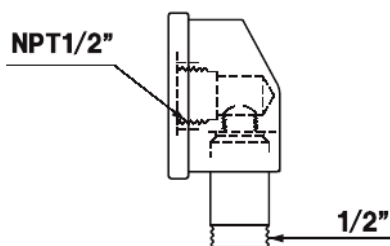

KWC WALL ELBOW

Model number:
K.26.91.40.000.38

Wall connection elbow

Available in:
[000] All chrome

Features:

- 1/2" FPT wall connection
- G 1/2" hose connection
- Solid brass construction

Free Manuals Download Website