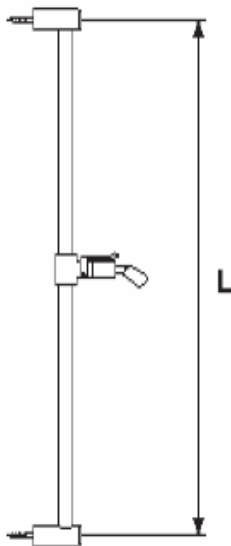

KWC FIT

Model number:

K.26.99.01.000 24" Length
K.26.99.02.000 43 1/4" Length

Sliding wall bar

Available in:

[000] All chrome

Measurements:

L= 24" or 43 1/4"

Features:

- Ball joint bracket
- Self locking action
- Adjustable with set screw

Free Manuals Download Website

<http://myh66.com>

<http://usermanuals.us>

<http://www.somanuals.com>

<http://www.4manuals.cc>

<http://www.manual-lib.com>