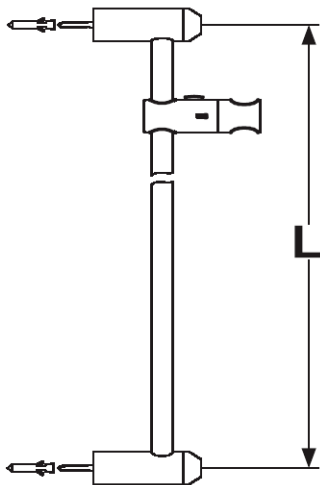

KWC VESUNO

Model number:

K.26.VB.02.700 43 1/4" Length

Sliding wall bar

Available in:

[700] Solid stainless steel

Measurements:

L= 43 1/4"

Features:

- Swiveling hand shower holder with angle adjustment
- Self locking

Free Manuals Download Website

<http://myh66.com>

<http://usermanuals.us>

<http://www.somanuals.com>

<http://www.4manuals.cc>

<http://www.manual-lib.com>