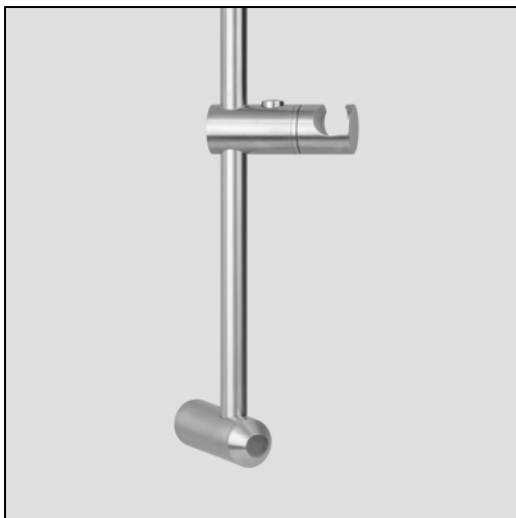

KWC VESUNO

Model number:

K.26.VB.02.700 43 1/4" Length

Sliding wall bar

Available in:

[700] Solid stainless steel

Measurements:

L= 43 1/4"

Features:

- Swiveling hand shower holder with angle adjustment
- Self locking

Free Manuals Download Website

<http://myh66.com>

<http://usermanuals.us>

<http://www.somanuals.com>

<http://www.4manuals.cc>

<http://www.manual-lib.com>