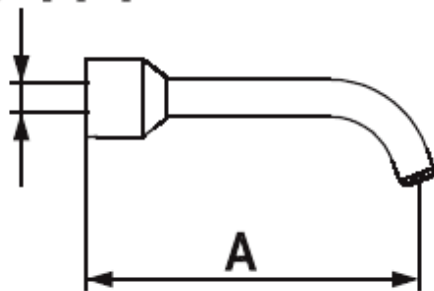

KWC VESUNO

Model number:

K.26.VB.56.700.38 7" Reach

K.26.VB.57.700.38 10" Reach

Wall tub spout

Available in:

[700] Solid stainless steel

Measurements:

K.26.VB.56.700.38 A= 7"

K.26.VB.57.700.38 A= 10"

Features:

- 1/2" FPT connection

1/2" FPT

Free Manuals Download Website

<http://myh66.com>

<http://usermanuals.us>