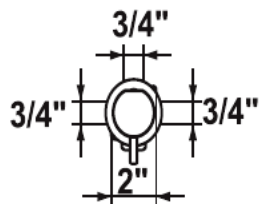

KWC DESIGNO

Model number:
K.27.H3.70.000A35

Volume control trim

Available in:
[000] All chrome

Rough-in sold separately
K.38.93.00.931.17 (3/4") Vol. Control
K.38.93.00.931.22 (1/2") Vol. Control

Free Manuals Download Website