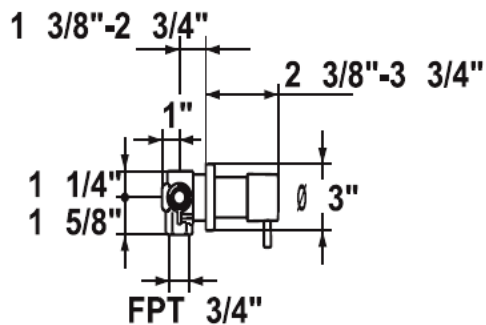

KWC DESIGNO

Model number:
K.27.H3.70.000A35

Volume control trim

Available in:
[000] All chrome

Rough-in sold separately
K.38.93.00.931.17 (3/4") Vol. Control
K.38.93.00.931.22 (1/2") Vol. Control

Free Manuals Download Website