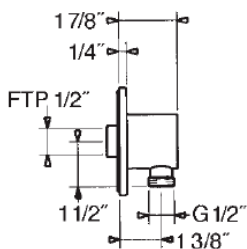

KWC DESIGNO

Model number:
K.28.H9.60.000.38

Wall connection elbow

Available in:
[000] All chrome

Features:

- 1/2" FPT wall connection
- G 1/2" hose connection
- Solid brass construction

Free Manuals Download Website