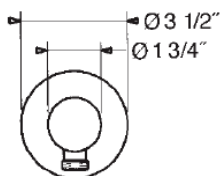

KWC DESIGNO

Model number:
K.28.H9.60.000.38

Wall connection elbow

Available in:
[000] All chrome

Features:

- 1/2" FPT wall connection
- G 1/2" hose connection
- Solid brass construction

Free Manuals Download Website