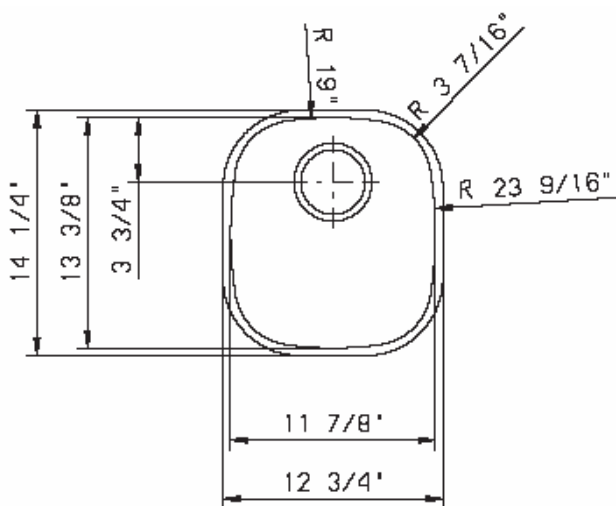

KWC DAVOS

Model number:

S.10.C3.02 Undermount 6" Deep

Features:

- High buffed finish
- 18 gauge 18/10 chromium/nickel stainless steel
- Standard 3 1/2" drain opening size
- Underside protected by Dinaphon®
- Mounting hardware included
- Cutout: According to template (included)