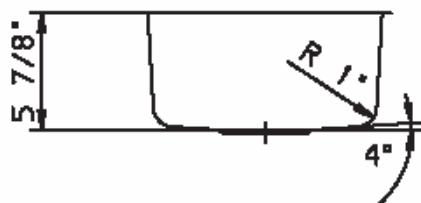

KWC DAVOS

Model number:

S.10.C3.02 Undermount 6" Deep

Features:

- High buffed finish
- 18 gauge 18/10 chromium/nickel stainless steel
- Standard 3 1/2" drain opening size
- Underside protected by Dinaphon®
- Mounting hardware included
- Cutout: According to template (included)