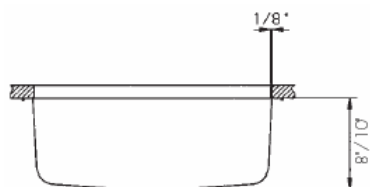

KWC GENEVA

Model number:

S.10.D1.02 Undermount 8" Deep

S.10.D1.12 Undermount 10" Deep

Features:

- High buffed finish
- 18 gauge 18/10 chromium/nickel stainless steel
- Standard 3 1/2" drain opening size
- Underside protected by Dinaphon®
- Mounting hardware included
- Cutout: According to template (included)
- Recommended minimum cabinet size 24"