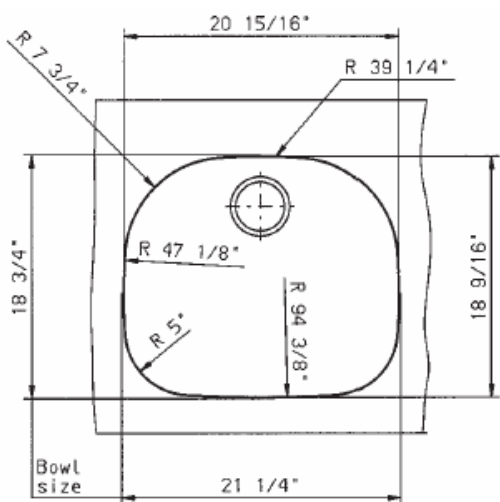

KWC GENEVA

Model number:

S.10.D1.02 Undermount 8" Deep

S.10.D1.12 Undermount 10" Deep

Features:

- High buffed finish
- 18 gauge 18/10 chromium/nickel stainless steel
- Standard 3 1/2" drain opening size
- Underside protected by Dinaphon®
- Mounting hardware included
- Cutout: According to template (included)
- Recommended minimum cabinet size 24"