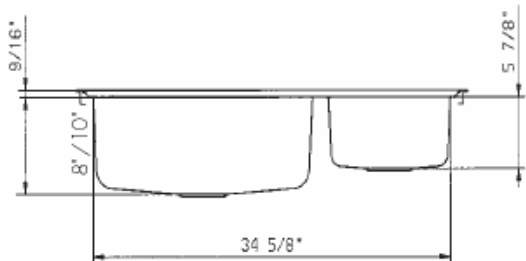

KWC GENEVA

Model number:

S.10.D4.01 Topmount 8" Deep

Features:

- Large bowl left
- High buffed finish
- 18 gauge 18/10 chromium/nickel stainless steel
- Standard 3 1/2" drain opening size
- Underside protected by Dinaphon®
- Mounting hardware included
- Cutout: According to template (included)
- Recommended minimum cabinet size 39"