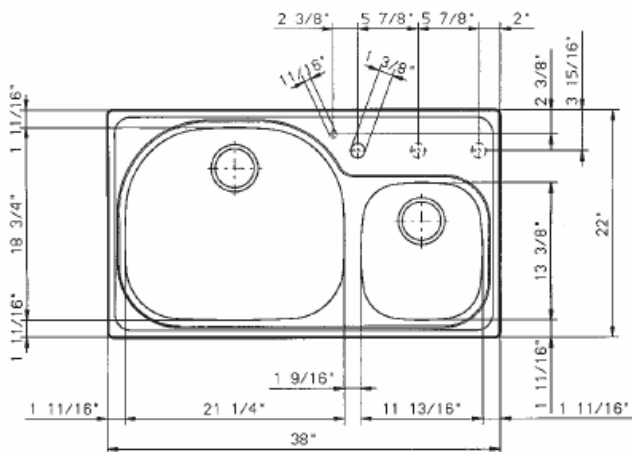

KWC GENEVA

Model number:

S.10.D4.01 Topmount 8" Deep

Features:

- Large bowl left
- High buffed finish
- 18 gauge 18/10 chromium/nickel stainless steel
- Standard 3 1/2" drain opening size
- Underside protected by Dinaphon®
- Mounting hardware included
- Cutout: According to template (included)
- Recommended minimum cabinet size 39"