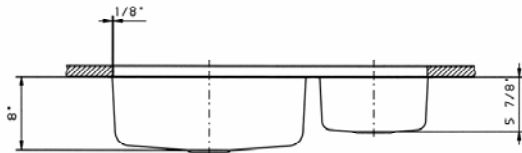

## Model number:

**S.10.D4.02** Undermount 8" Deep

**S.10.D4.12** Undermount 10" Deep

## Features:

- Large bowl left
- High buffed finish
- 18 gauge 18/10 chromium/nickel stainless steel
- Standard 3 1/2" drain opening size
- Underside protected by Dinaphon®
- Mounting hardware included
- Cutout: According to template (included)
- Recommended minimum cabinet size 39"