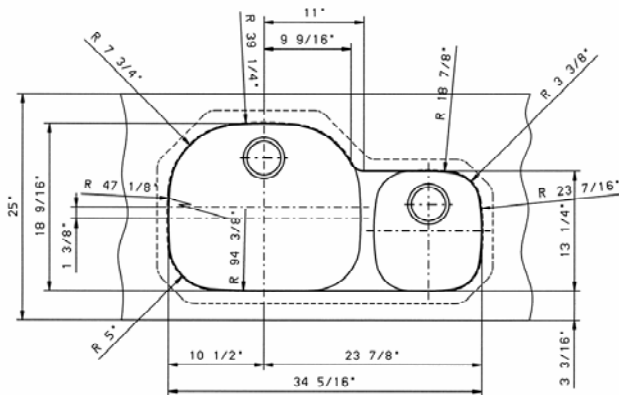

## Model number:

**S.10.D4.02** Undermount 8" Deep

**S.10.D4.12** Undermount 10" Deep

## Features:

- Large bowl left
- High buffed finish
- 18 gauge 18/10 chromium/nickel stainless steel
- Standard 3 1/2" drain opening size
- Underside protected by Dinaphon®
- Mounting hardware included
- Cutout: According to template (included)
- Recommended minimum cabinet size 39"