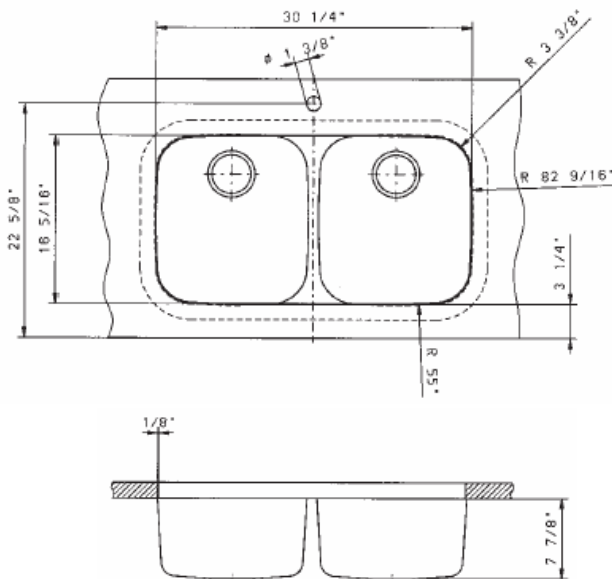

KWC LUCERNE

Model number:

S.10.D5.02 Undermount 8" Deep

Features:

- High buffed finish
- 18 gauge 18/10 chromium/nickel stainless steel
- Standard 3 1/2" drain opening size
- Underside protected by Dinaphon®
- Mounting hardware included
- Cutout: According to template (included)
- Recommended minimum cabinet size 33"