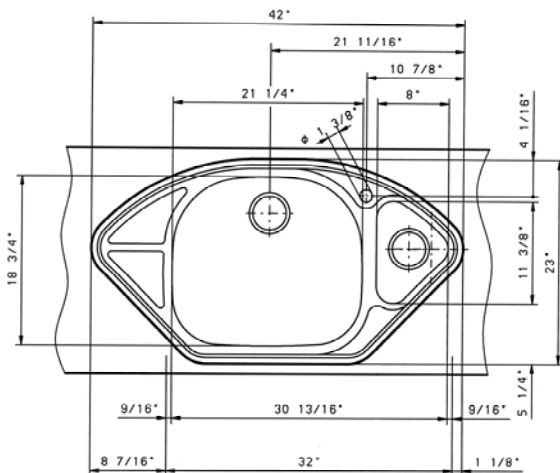

KWC ZURICH

Model number:

S.10.D6.11* Undermount 10" Deep

Features:

- High buffed finish
- 18 gauge 18/10 chromium/nickel stainless steel
- Standard 3 1/2" drain opening size
- Underside protected by Dinaphon®
- Mounting hardware included (topmount)*
- Cutout: According to template incl. (topmount only)*
- Recommended minimum cabinet size 36" topmount or 42" undermount
- Undermount installation option*