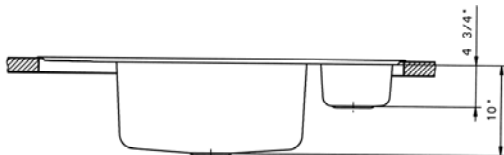

KWC ZURICH

Model number:

S.10.D6.11* Undermount 10" Deep

Features:

- High buffed finish
- 18 gauge 18/10 chromium/nickel stainless steel
- Standard 3 1/2" drain opening size
- Underside protected by Dinaphon®
- Mounting hardware included (topmount)*
- Cutout: According to template incl. (topmount only)*
- Recommended minimum cabinet size 36" topmount or 42" undermount
- Undermount installation option*