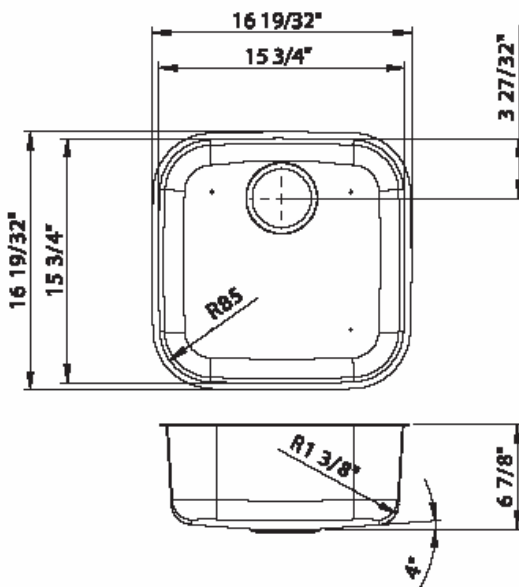

KWC BASEL

Model number:

S.10.J1.01 Undermount 7" Deep

Features:

- High buffed finish
- 18 gauge 18/10 chromium/nickel stainless steel
- Standard 3 1/2" drain opening size
- Underside protected by Dinaphon®
- Mounting hardware included
- Cutout: According to template (included)
- Recommended minimum cabinet size 18"