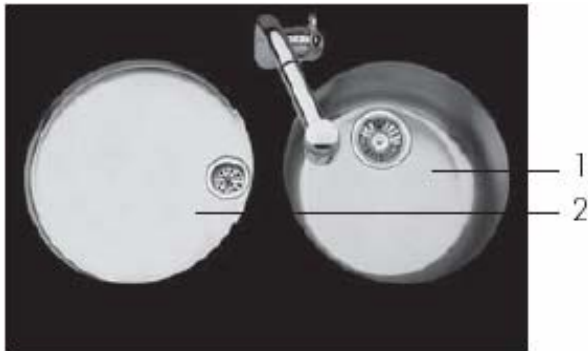

# KWC COMO

Photo represents only one possible configuration for mounting individual bowls

## Model numbers:

(1) S.10.R4.01	Undermount	7" Deep
(2) S.10.R4.02	Undermount	1" Deep

## Features:

- High buffed finish
- 18 gauge 18/10 chromium/nickel stainless steel
- Underside protected by Dinaphon®
- Mounting hardware included
- S.10.R4.01 standard 3 1/2" drain opening
- S.10.R4.02 1 1/2" drain opening
- Cutout: According to template (included)
- Recommended minimum cabinet size 39" (as shown)