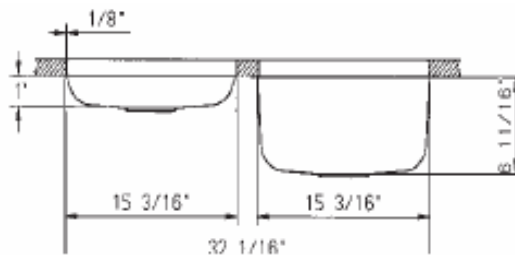

# KWC COMO

Photo represents only one possible configuration for mounting individual bowls

## Model numbers:

(1) S.10.R4.01	Undermount	7" Deep
(2) S.10.R4.02	Undermount	1" Deep

## Features:

- High buffed finish
- 18 gauge 18/10 chromium/nickel stainless steel
- Underside protected by Dinaphon®
- Mounting hardware included
- S.10.R4.01 standard 3 1/2" drain opening
- S.10.R4.02 1 1/2" drain opening
- Cutout: According to template (included)
- Recommended minimum cabinet size 39" (as shown)