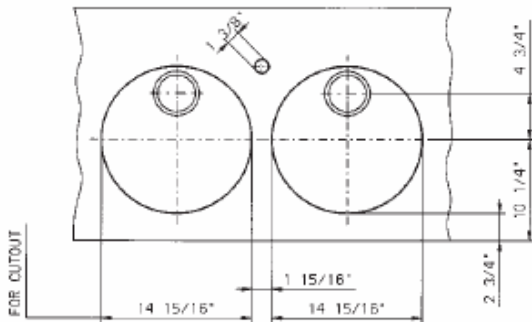

# KWC COMO

Photo represents only one possible configuration for mounting individual bowls

## Model numbers:

(1) S.10.R4.01	Undermount	7" Deep
(2) S.10.R4.02	Undermount	1" Deep

## Features:

- High buffed finish
- 18 gauge 18/10 chromium/nickel stainless steel
- Underside protected by Dinaphon®
- Mounting hardware included
- S.10.R4.01 standard 3 1/2" drain opening
- S.10.R4.02 1 1/2" drain opening
- Cutout: According to template (included)
- Recommended minimum cabinet size 39" (as shown)