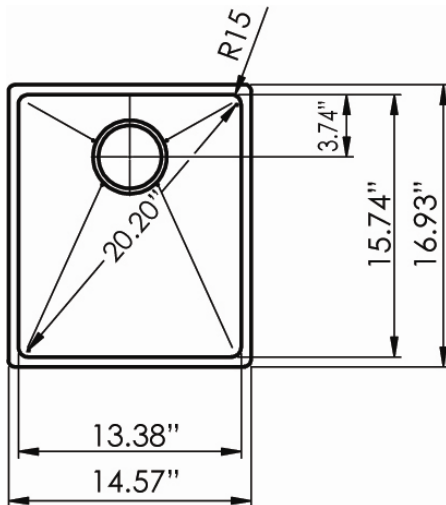

KWC PURISMO STAR

Model number:

S.10.X1.04* Undermount 7" Deep

Features:

- Brushed finish
- 16 gauge 18/10 chromium/nickel stainless steel
- Hand welded and finished
- Standard 3 1/2" drain opening size
- Underside protected by Dinaphon®
- Mounting hardware included
- Cutout: According to template or specified dimensions

*Special order – extended lead time