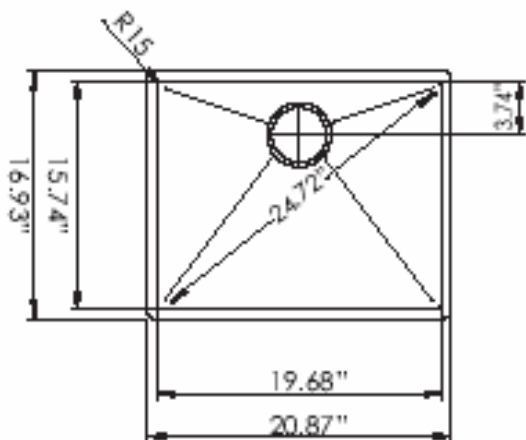

Features:

- Brushed finish
- 16 gauge 18/10 chromium/nickel stainless steel
- Hand welded and finished
- Standard 3 1/2" drain opening size
- Underside protected by Dinaphon®
- Mounting hardware included
- Cutout: According to template or specified dimensions

*Special order – extended lead time