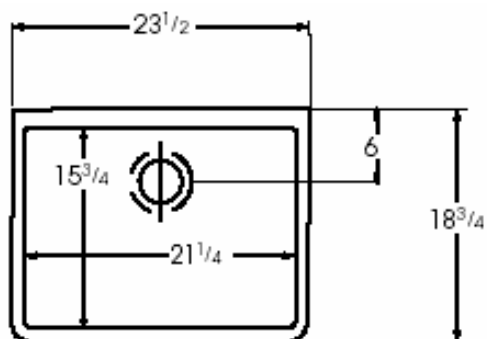

KWC CHATEAU

Model number:

S.30.A1.00.[---] 8 7/8" Deep

Available in:

[102] White

[116] Biscuit

Features:

- 24" single fireclay sink
- Front and sides finished