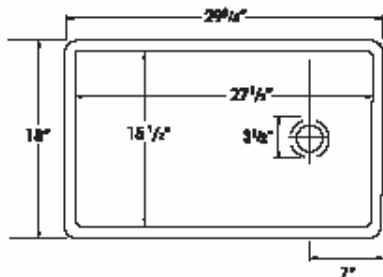

KWC CHATEAU

Model number:

S.30.A2.00.[---] 10" Deep

Available in:

[102] White

[116] Biscuit

Features:

- 30" single fireclay sink
- Reversible, all sides finished