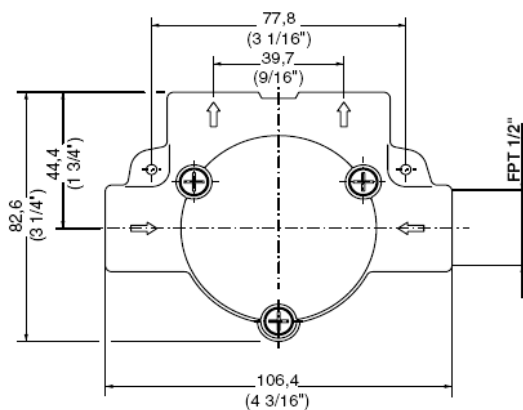

KWC PRESSURE BALANCE

Model number:
Z.532.920.931.22

Remote pressure balance valve

Available in:
[931] Raw brass

Features:

- 1/2" FPT connections
- Diaphragm pressure balance technology
- Integrated check valves
- For pressure balancing of any faucet or retro-fit
- Install anywhere accessible, max. 10' distance from designated faucet
- Flow rate: 6 gpm @ 60 psi