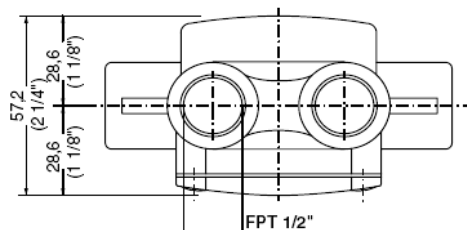

KWC PRESSURE BALANCE

Model number:
Z.532.920.931.22

Remote pressure balance valve

Available in:
[931] Raw brass

Features:

- 1/2" FPT connections
- Diaphragm pressure balance technology
- Integrated check valves
- For pressure balancing of any faucet or retro-fit
- Install anywhere accessible, max. 10' distance from designated faucet
- Flow rate: 6 gpm @ 60 psi