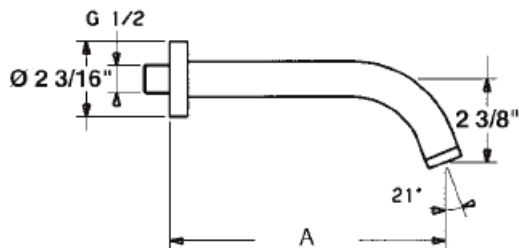

# KWC DESIGNO

**Model number:**  
**Z.534.404.000**

**Wall tub spout**

---

**Available in:**  
**[000] All chrome**

---

**Measurement:**  
A= 8"

---

**Features:**

- 1/2" FPT inlet
- Neoperl® aerator M24 x 1