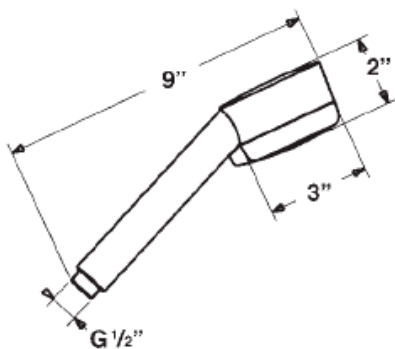

KWC DESIGNO

Model number:
Z.535.390.000

Hand shower

Available in:
[000] All chrome

Features:

- Revolving hose connection G1/2"
- Choose from soft spray, regular spray and message jet
- KWC JETCLEAN technology
- Filter and flow restrictor
- Flow rate: 2.5 gpm @ 80 psi