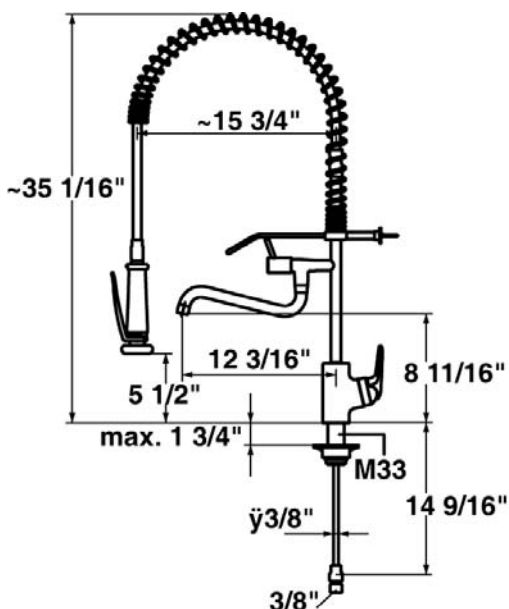

KWC DOMO

Model number:

10.061.154.000 with wall flange

10.061.144.000 without wall flange

Deck mounted, single hole, single lever, mixer with spout and pre-rinse spray

Available in:

[000] All chrome

Features:

- Installs with lever on right side only
- 180° swivel diverter spout
- Hand spray with water hammer arrestor
- Universal ceramic disc cartridge with adjustable temperature and flow rate limitation
- Stainless steel hose with gray steel spring
- Copper supply lines with 1/2" MPT adapter
- Mounting hole size $\varnothing = 1 \frac{3}{8}$ "
- Flow rate: 2.2 gpm @ 60 psi